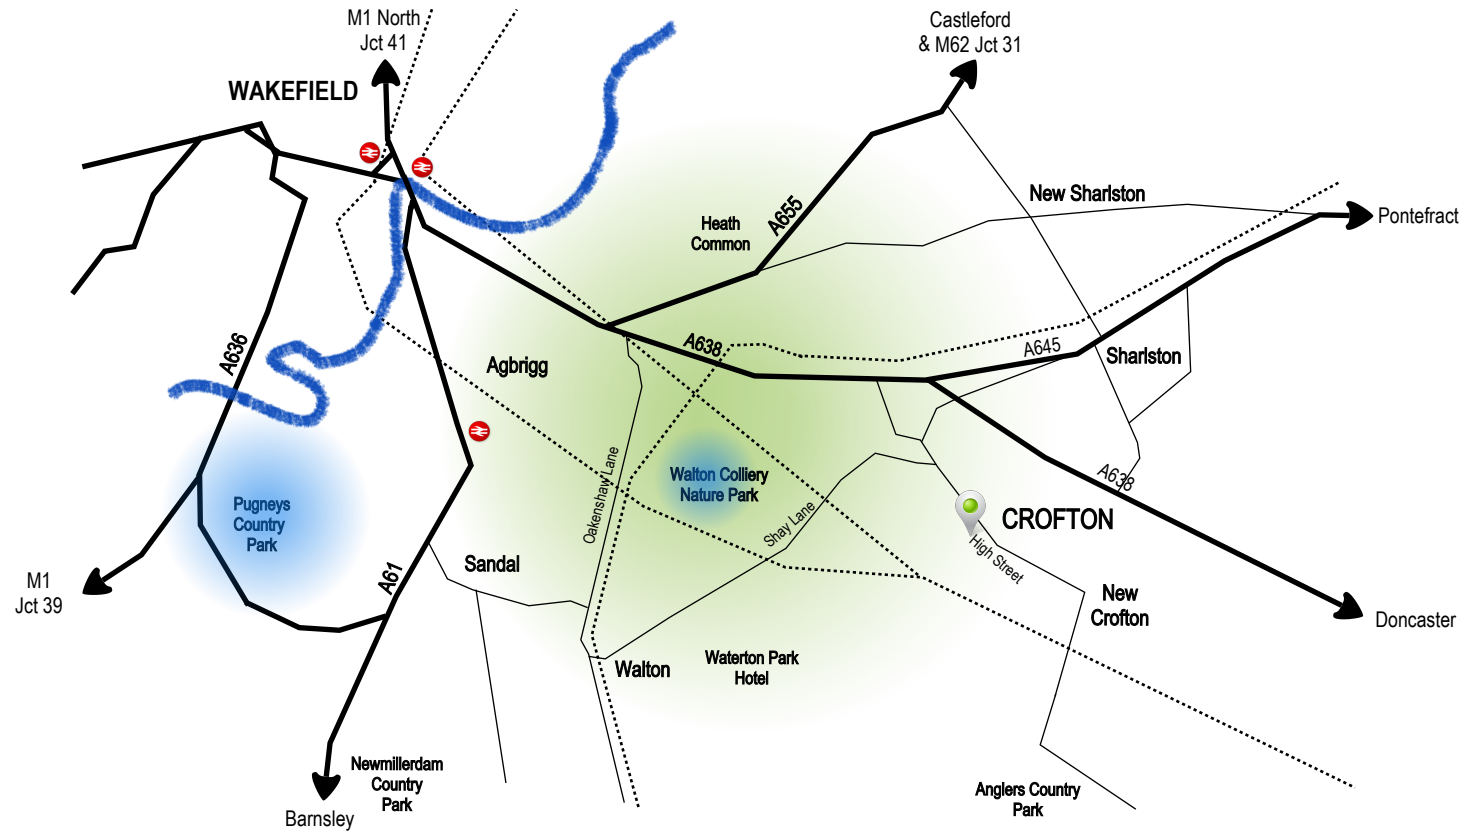

where to find us

Crofton Academy - High Street - Crofton - Wakefield - WF4 1NF
Te: 01924 862985 - Fax: 01924 865985

BY TRAIN

There are two train stations in Wakefield, Westgate and Kirkgate. Most trains into the City stop at Westgate station which is 11 minutes by taxi to Crofton Academy. The taxi rank is outside the main station concourse at Westgate.

BY BUS

Routes 484 and 485, 194, 195 and 196 all travel through the village of Crofton. There is a bus stop immediately outside the main school entrance outside The Royal Oak public house.

BY ROAD

Crofton is situated to the South East of Wakefield off the main Wakefield to Doncaster Road (A638). Wakefield is easily accessible via the M1, M62 and A1 motorways. The school itself is situated on the main High Street running through the middle of Crofton. The visitor's car park is beyond the school adjacent to the pharmacy.