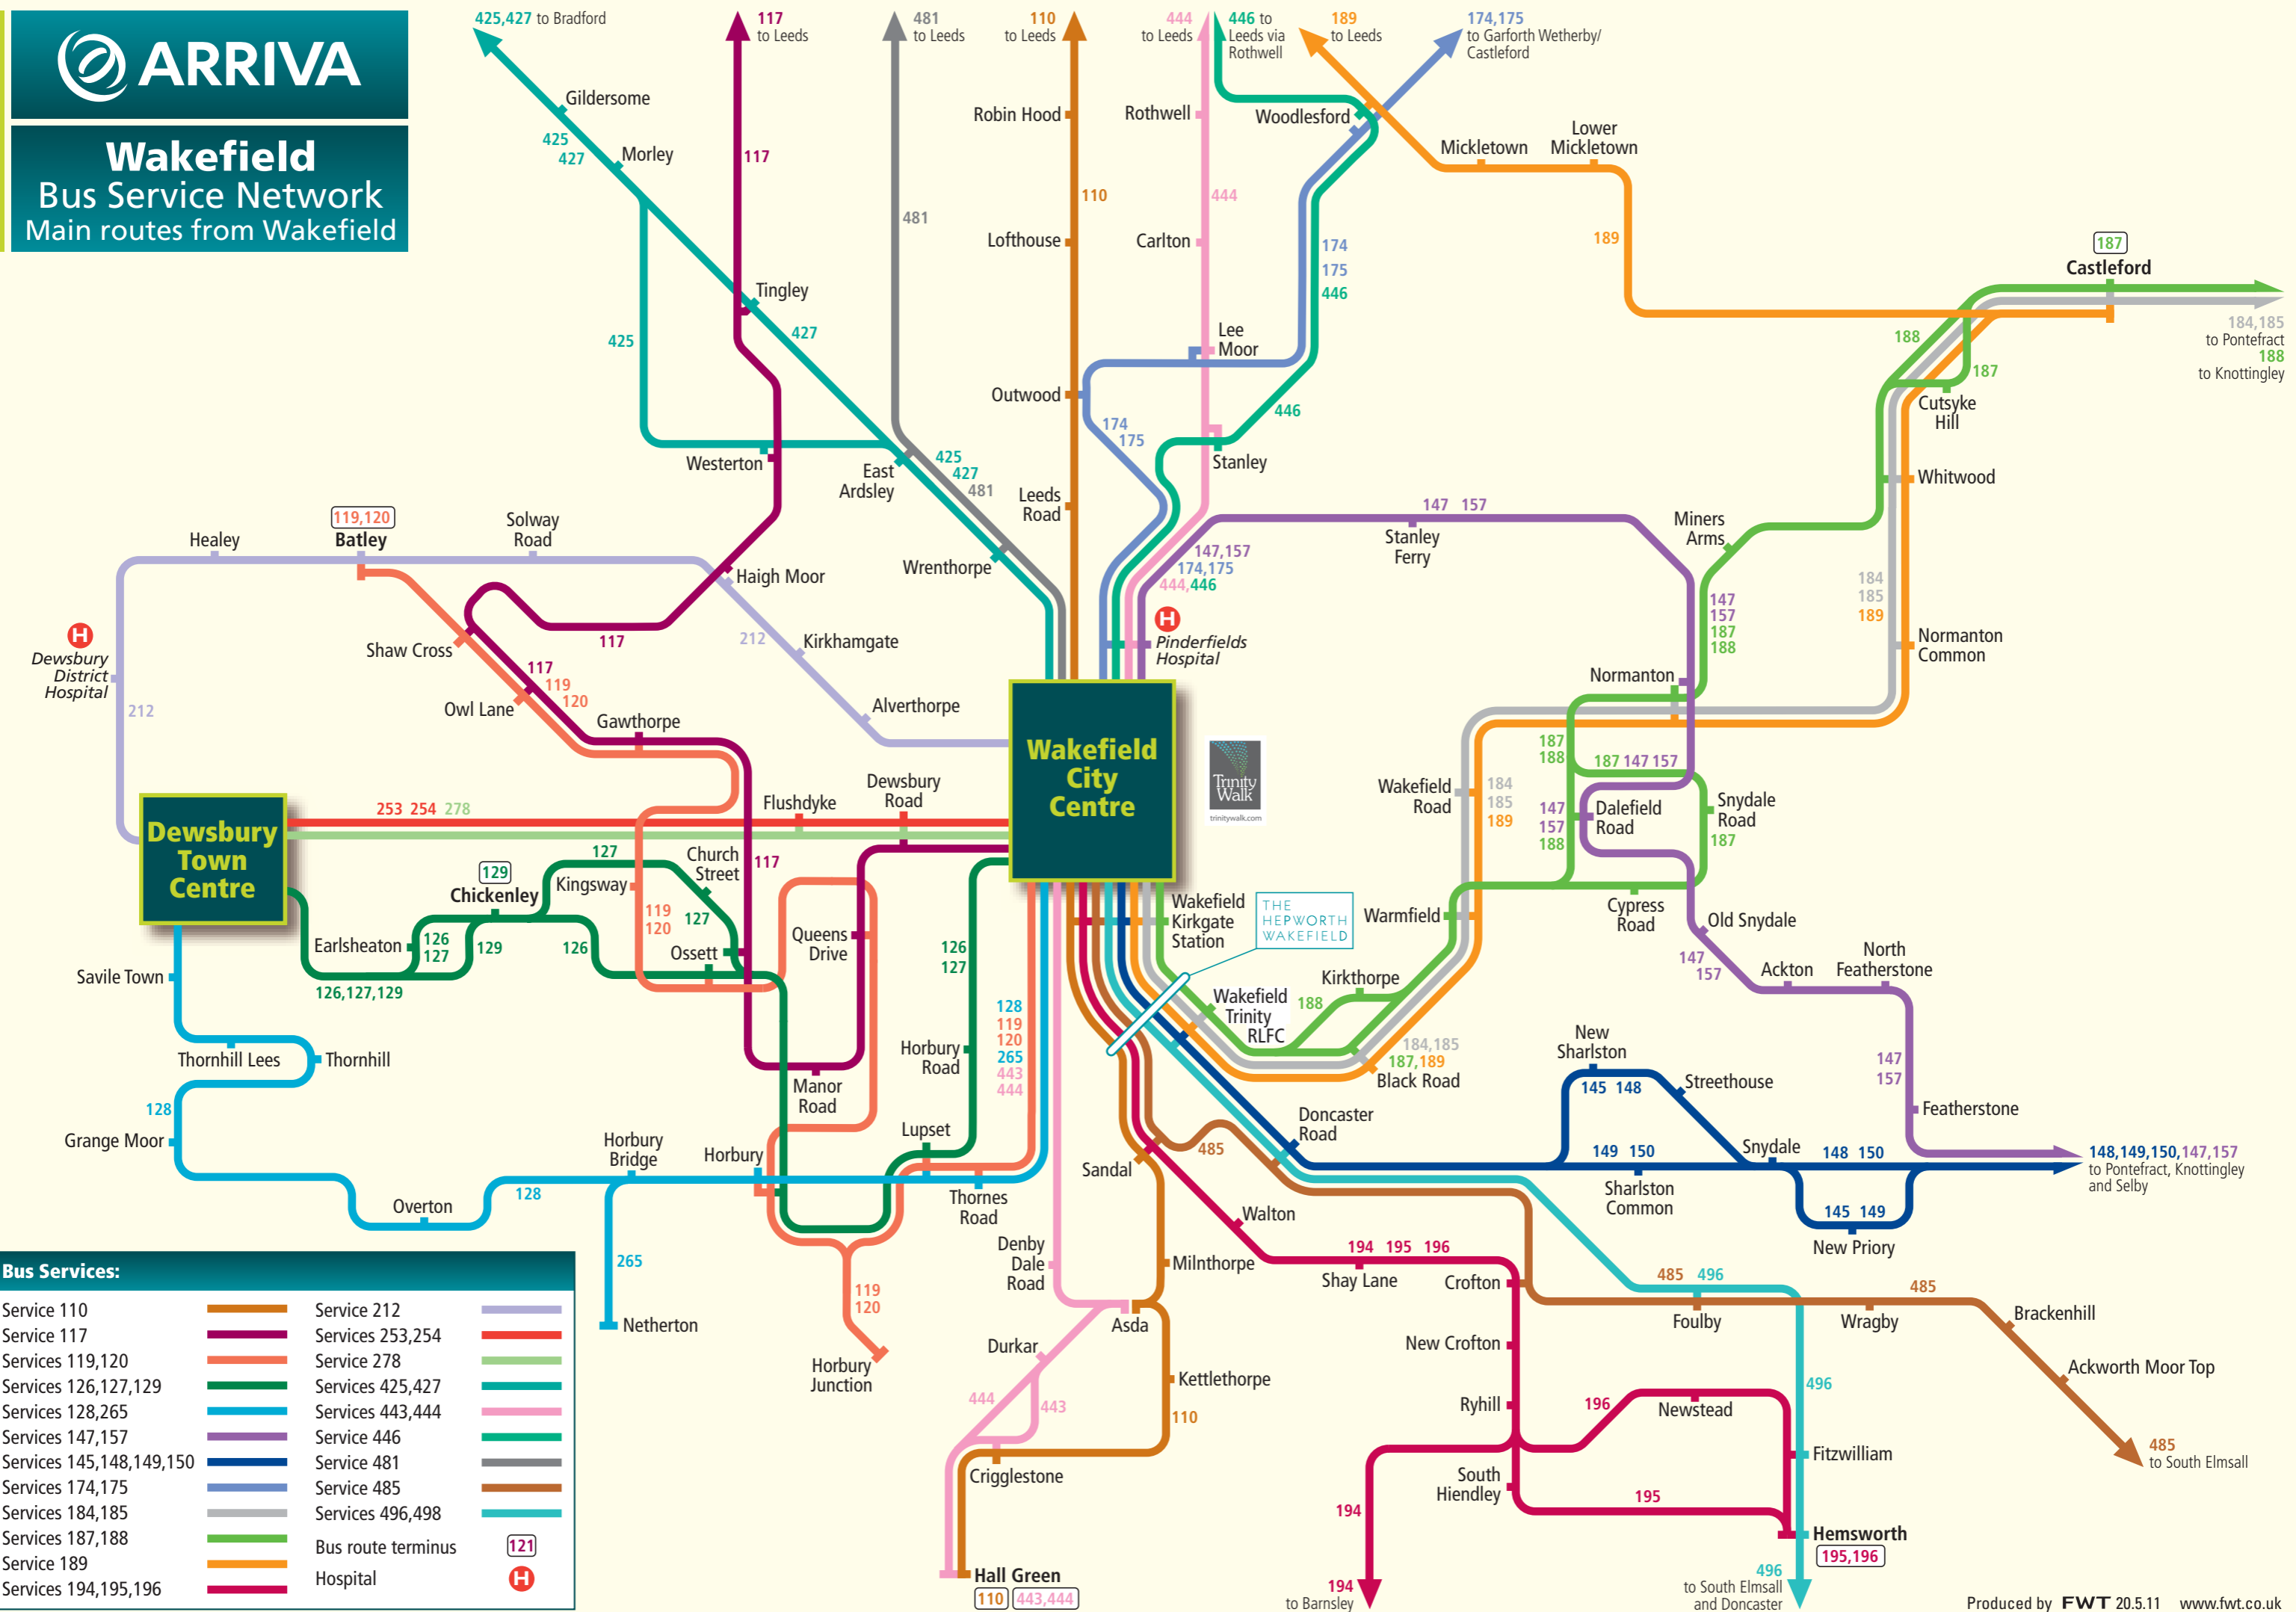

Wakefield Bus Service Network

Main routes from Wakefield

Bus Services:		
Service 110	Service 212	Service 121
Service 117	Services 253,254	Hospital
Services 119,120	Service 278	
Services 126,127,129	Services 425,427	
Services 128,265	Services 443,444	
Services 147,157	Service 446	
Services 145,148,149,150	Service 481	
Services 174,175	Service 485	
Services 184,185	Services 496,498	
Services 187,188	Bus route terminus	
Service 189		
Services 194,195,196		